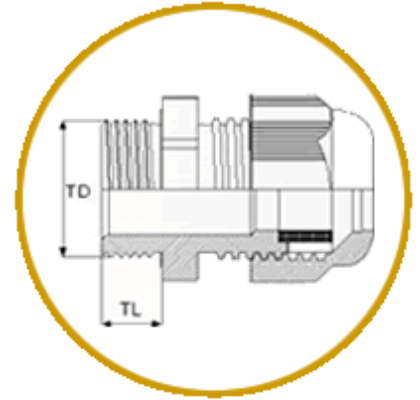

Metric Thread Cable Glands

Water tight, easy assemble, good strain relief, wide clamping range, multipurpose applications, easy handling

Material
Protection class
Temp. range
Oper. temperature
Seal

Polyamide 6
IP 68, 5 bar
-30°C to +80°C permanent
Up to +150°C intermittent
Neoprene

Type	M12x1,5	M16x1,5	M16x1,5	M20x1,5	M20x1,5	M20x1,5	M20x1,5	M25x1,5	M25x1,5	M32x1,5	M40x1,5	M50x1,5	M63x1,5
 Code	BM-0S	BM-01	BM-01L	BM-02	BM-02L	BM-03	BM-04	BM-05	BM-06	BM-07	BM-08	BM-09	BM-10
 Code	BM-1S	BM-11	BM-11L	BM-12	BM-12L	BM-13	BM-14	BM-15	BM-16	BM-17	BM-18	BM-19	BM-20
 Code	BM-2S	BM-21	BM-21L	BM-22	BM-22L	BM-23	BM-24	BM-25	BM-26	BM-27	BM-28	BM-29	BM-30
 Code	BM-3S	BM-31	BM-31L	BM-32	BM-32L	BM-33	BM-34	BM-35	BM-36	BM-37	BM-38	BM-39	BM-40
 Code	BM-4S	BM-41	BM-41L	BM-42	BM-42L	BM-43	BM-44	BM-45	BM-46	BM-47	BM-48	BM-49	BM-50
 Code	BM-5S	BM-51	BM-51L	BM-52	BM-52L	BM-53	BM-54	BM-55	BM-56	BM-57	BM-58	BM-59	BM-60
TD mm	12	16	16	20	20	20	20	25	25	32	40	50	63
TL mm	8	10	15	10	15	10	15	10	15	18	18	18	18
 mm	15	22	22	24	24	27	27	33	33	42	53	60	65
Clamping Range mm	3,0	5,0	5,0	6,0	6,0	10,0	10,0	13,0	13,0	16,0	22,0	30,0	34,0
	6,5	10,0	10,0	12,0	12,0	14,0	14,0	18,0	18,0	25,0	32,0	38,0	44,0